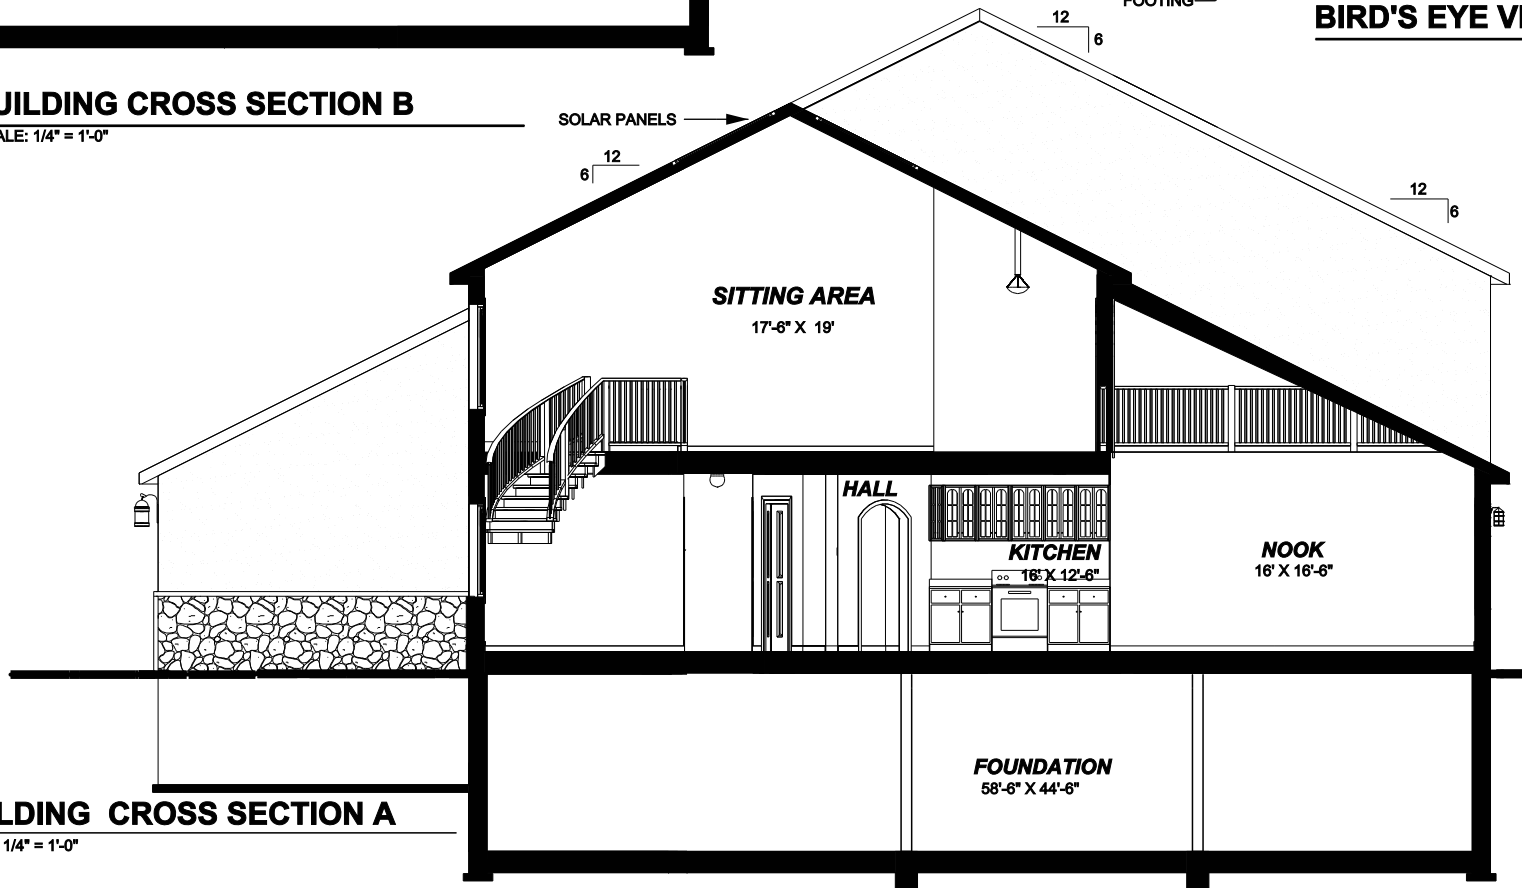

BUILDING CROSS SECTION B

SCALE: 1/4" = 1'-0"

BIRD'S EYE VIEW

BUILDING CROSS SECTION A

SCALE: 1/4" = 1'-0"

Blasutta Residence	
Scale: 1/4" = 1'-0"	Date: SEPTEMBER 2008
 FANSHAWE COLLEGE	Drawn By: T.A.D.
	A-8